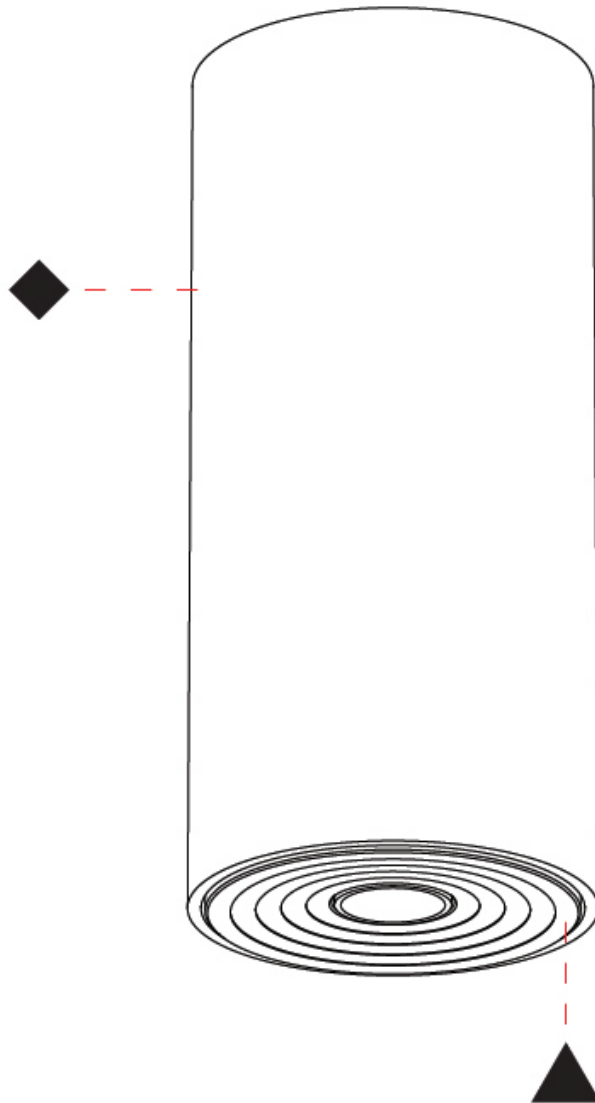

A3D373-

PROJECT

TYPE

SPECIFIER

QUANTITY

DATE

A