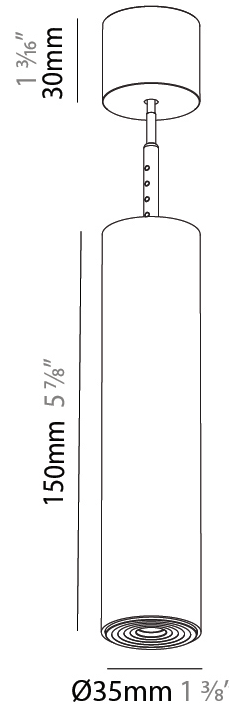

GENERAL

Series: Studio Collection
Subseries: Studio Collection 1
Partner: Prolicht
Division: Architectural
Installation: Suspension
Product Type: Pendant
Mounting Location: Ceiling
Light Distribution: Direct

PHYSICAL

Shape: Cylinder
Diameter (mm): 35
Diameter (in): 1 3/8
Height (mm): 150
Depth (mm): 45
Height (in): 5 7/8
Depth (in): 1 3/4
Weight (kg): 0.38
Fixture Finish: SSR / BKV / CWI / CRY / HAB / UFT / ITA / RUA / FTG / MYG / LOD / PUS / FRO / FUP / KIA / POP / BLS / SPG / MEY / GOH / CHC / COM / ABZ / JAG / OBR / MOS / ROR
Accent Finish: ALU / PBR
Fixture Material: Extruded Aluminum
Cut-out Measurements: 45mm/1 3/4" Diameter

ELECTRICAL

Lamp Type: LED (Zhaga Standard)
Input Wattage (W): 6
Total Output Wattage (W): 5.4
Dimming: Tri-Mode (Non-Dimming and Phase Dimming (120Vac only) and 0-10V Dimming)
Driver Included: No
Driver Location: Remote
Driver Type: Constant Current - Universal
Driver Class: Class 2
Housing: ENCP3
Input Voltage (V): 120 - 277
Constant Current (MA): 500

LED

Color Temperature (°K): 2700 / 3000 / 3500 / 4000
Max. Delivered Lumen (lm): 310 / 328 / 347 / 356
Nominal Lumen (lm): 460 / 487 / 514 / 528
CRI: >90 CRI
Lamp Life (hrs): 50000

OPTICAL

Beam Angle: 32 / 58

RATINGS AND CERTIFICATIONS

Certified By: CSA Certified to UL and CSA Standards
IP rating: IP40

PROJECT
TYPE
SPECIFIER
QUANTITY
DATE