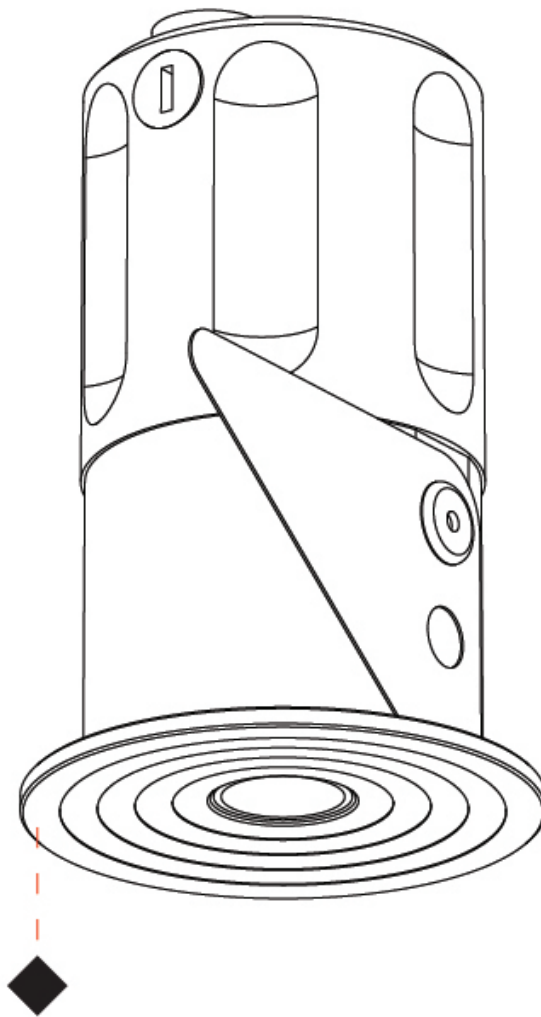

STUDIO COLLECTION 1 RECESSED

A350126-

PROJECT

TYPE

SPECIFIER

QUANTITY

DATE

A