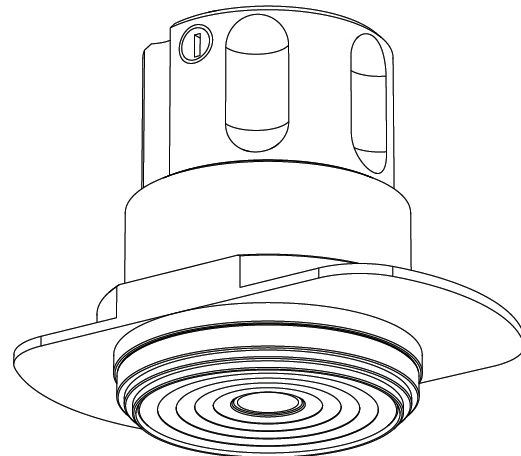

58mm 2 5/16"